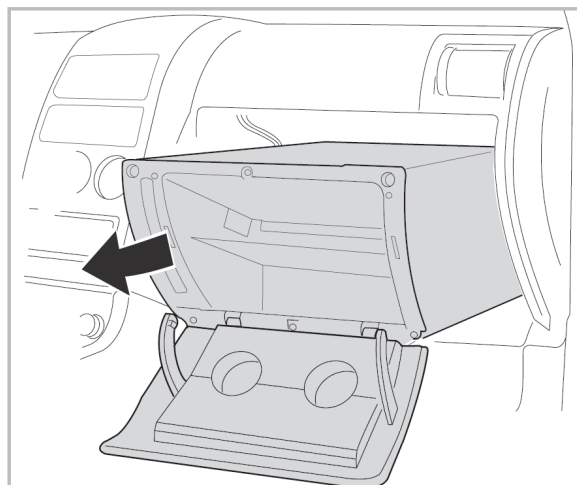

COMFORT

particle filter

715709

FH350

PA

WANT TO KNOW MORE?

www.valeo-techassist.com

FOR
NISSAN

CUBE A/C+ (08/09 >) / LEAF A/C+ (12/10 >)

Valeo Service - Société par Actions simplifiée - Capital de 12 900 000€ - 70, rue Playel, 93285 Saint-Denis Cedex - France - B 306 486 408 RCS Bobigny