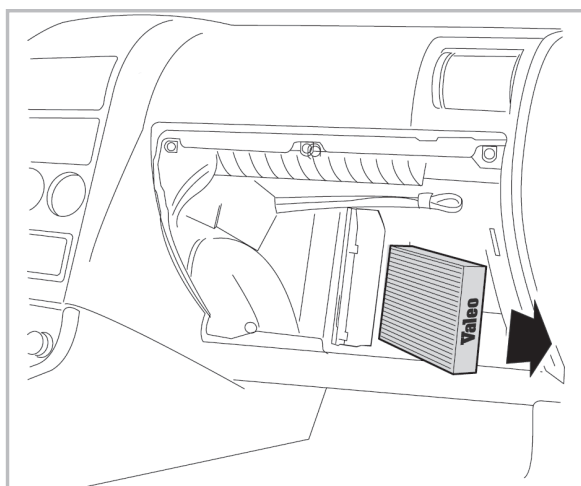

COMFORT

particle filter

715709

FH350

PA

WANT TO KNOW MORE?

www.valeo-techassist.com

FOR
NISSAN

CUBE A/C+ (08/09 >) / LEAF A/C+ (12/10 >)

Valeo Service - Société par Actions simplifiée - Capital de 12 900 000€ - 70, rue Playel, 93285 Saint-Denis Cedex - France - B 306 486 408 RCS Bobigny