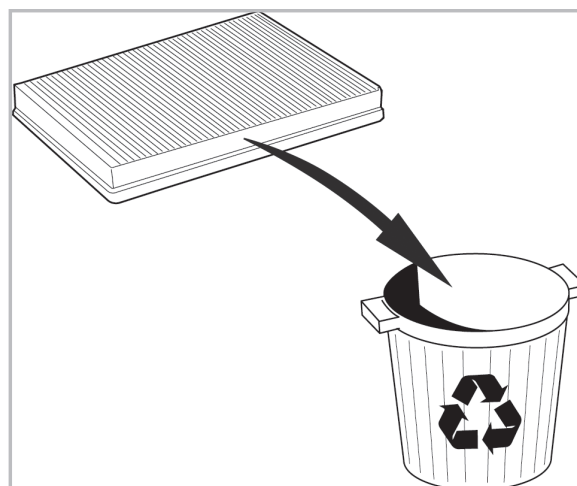

COMFORT

particle filter

715709

FH350

PA

WANT TO KNOW MORE?

www.valeo-techassist.com

FOR
NISSAN

CUBE A/C+ (08/09 >) / LEAF A/C+ (12/10 >)

Valeo Service - Société par Actions simplifiée - Capital de 12 900 000€ - 70, rue Playel, 93285 Saint-Denis Cedex - France - B 306 486 408 RCS Bobigny