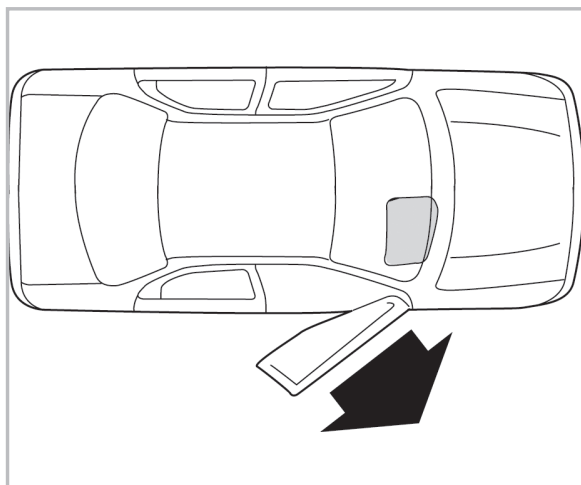

COMFORT

particle filter

715709

FH350

PA

WANT TO KNOW MORE?

www.valeo-techassist.com

FOR
NISSAN

CUBE A/C+ (08/09 >) / LEAF A/C+ (12/10 >)

Valeo Service - Société par Actions simplifiée - Capital de 12 900 000€ - 70, rue Playel, 93285 Saint-Denis Cedex - France - B 306 486 408 RCS Bobigny