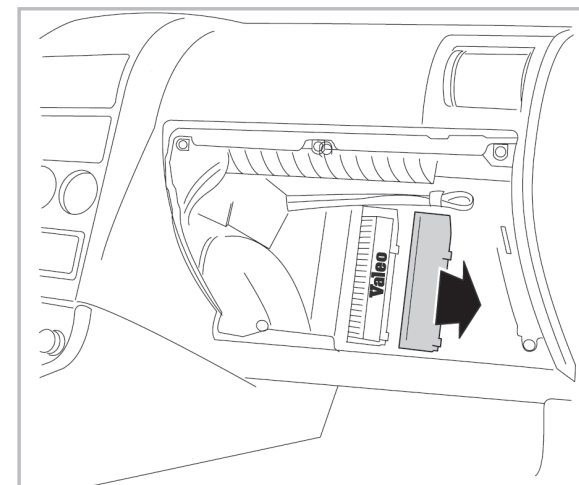

COMFORT

particle filter

715709

FH350

PA

WANT TO KNOW MORE?

www.valeo-techassist.com

FOR
NISSAN

CUBE A/C+ (08/09 >) / LEAF A/C+ (12/10 >)

Valeo Service - Société par Actions simplifiée - Capital de 12 900 000€ - 70, rue Playel, 93285 Saint-Denis Cedex - France - B 306 486 408 RCS Bobigny